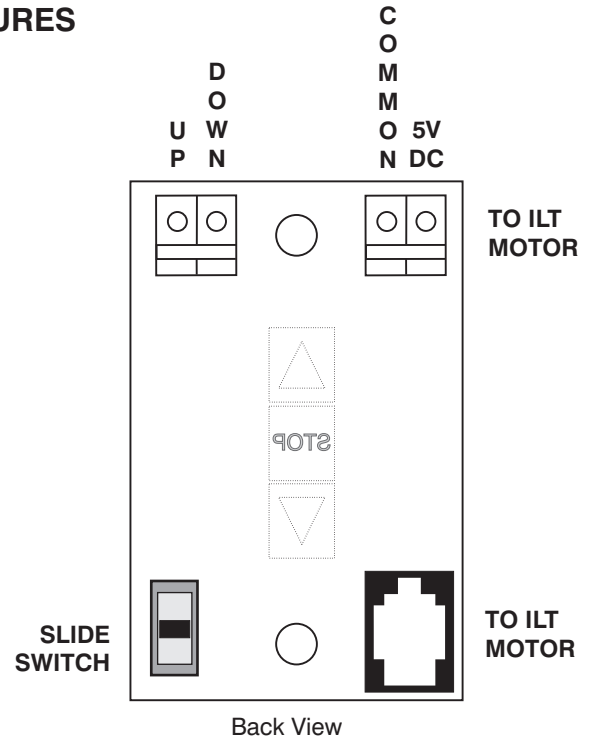

ILT SWITCH

Installation and Operating Instructions

DESCRIPTION

The Decorator ILT switch is designed for use with SOMFY's ILT motor. It both controls and sets the electronic limits of a single motor. The ILT switch is available in white and ivory and features UP, STOP and DOWN buttons.

White: Cat. No. 1800410 (Old Part No. 6300053)

Ivory: Cat. No. 1800411 (Old Part No. 6300054)

OPERATING PROCEDURES

SETTING THE LIMITS

1. Connect the ILT switch to the motor via the modular port or terminal blocks. The four conductor modular cable connectors **MUST NOT** be crimped in reverse, as with standard telephone cable.
2. Set the slide switch to the lower position. Press and hold the DOWN button on the switch to move the window treatment to the desired lower limit. If the treatment moves in the opposite direction, release the DOWN button and depress the STOP button. This will reverse the operation of the UP and DOWN switches.
3. Set the slide switch to the higher position. Move the window treatment to the desired upper limit by pressing and holding the UP button on the LON switch. Return the slide switch to the center position to return to normal operation.
4. To set an intermediate position, move the window treatment to the desired position and press the STOP button. Press and hold the STOP button for at least three seconds to record the position.

NORMAL OPERATION

1. Pressing and releasing the UP arrow on the ILT switch will move the window treatment to its upper limit.
2. Pressing and releasing the DOWN arrow will move the window treatment to its lower limit.
3. While the motor is in motion, pressing the STOP button for less than two seconds will stop the window treatment at its present position.
4. Once the motor is stopped, pressing the STOP button will move the window treatment to its intermediate position.
5. Pressing and holding the STOP button, when the motor is at rest or in motion, for at least three seconds will record a new intermediate position.